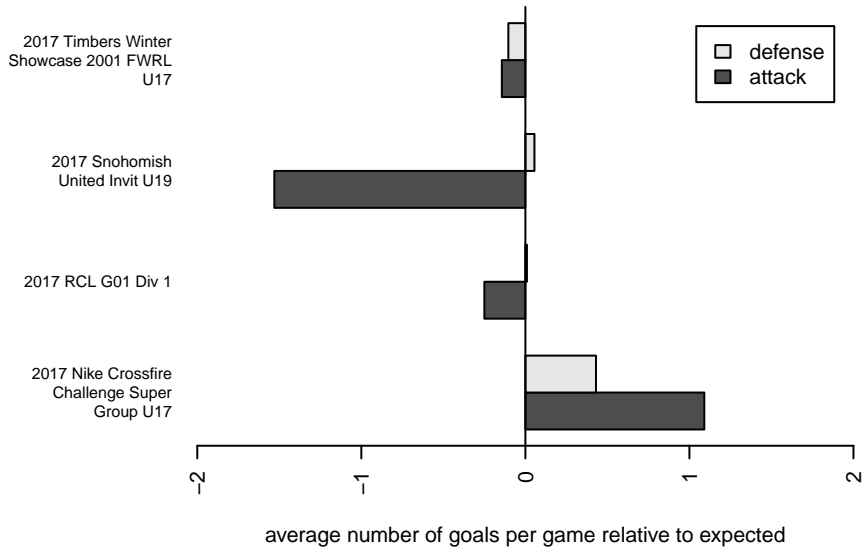

Performance relative to 13 month average