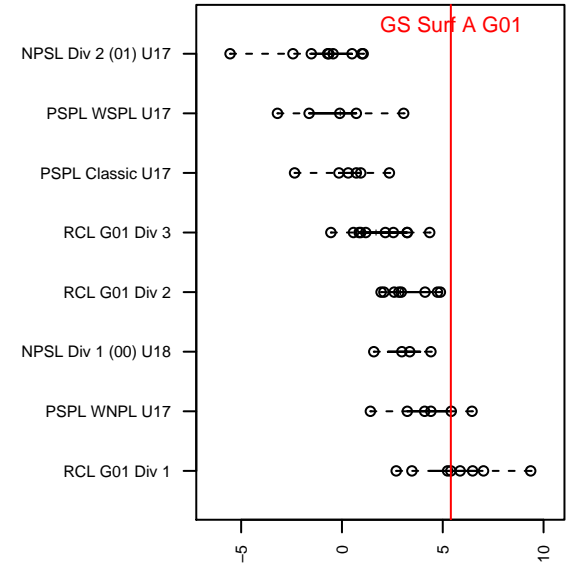

**attack and defense rating
relative to others at age
and all opponents in last 13 months**